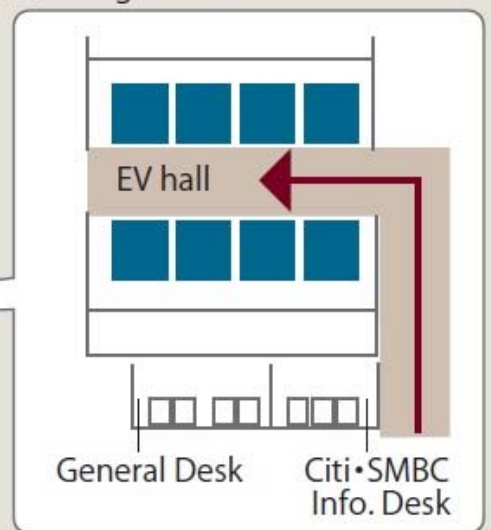

Kyoto University Tokyo Office Access Map

From B1F (directly to the Tokyo Sta.), Take the elevator or escalator to the 1st office lobby. Then, take a right past information desk and go up to the 10th Floor.

■ Shin-Marunouchi Bldg. 1F <Marunouchi Naka-dori Side>

■ Enlarged View

<Tokyo Station Side>