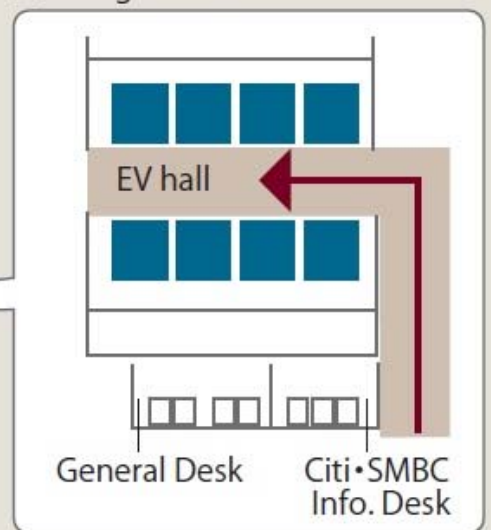

「KYOTO ACADEMIA FORUM」in marunouchi Access Map

From B1F (directly to the Tokyo Sta.), Take the elevator or escalator to the 1st office lobby. Then, take a right past information desk and go up to the 10th Floor.

■Shin-Marunouchi Bldg. 1F <Marunouchi Naka-dori Side>

■Enlarged View

<Tokyo Station Side>