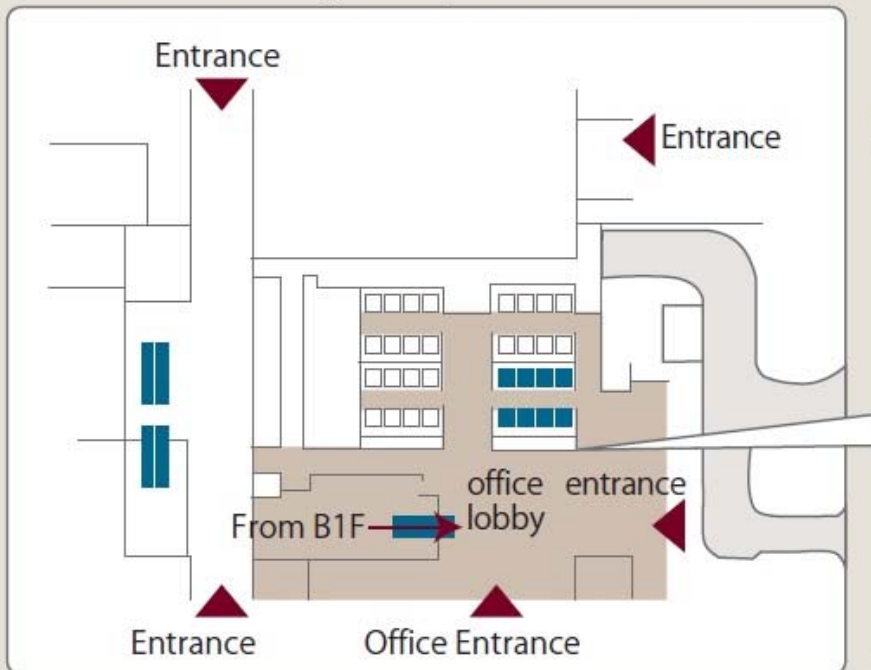

「KYOTO ACADEMIA FORUM」in marunouchi Access Map

From B1F (directly to the Tokyo Sta.), Take the elevator or escalator to the 1st office lobby. Then, take a right past information desk and go up to the 10th Floor.

■Shin-Marunouchi Bldg. 1F <Marunouchi Naka-dori Side>

■Enlarged View

<Tokyo Station Side>