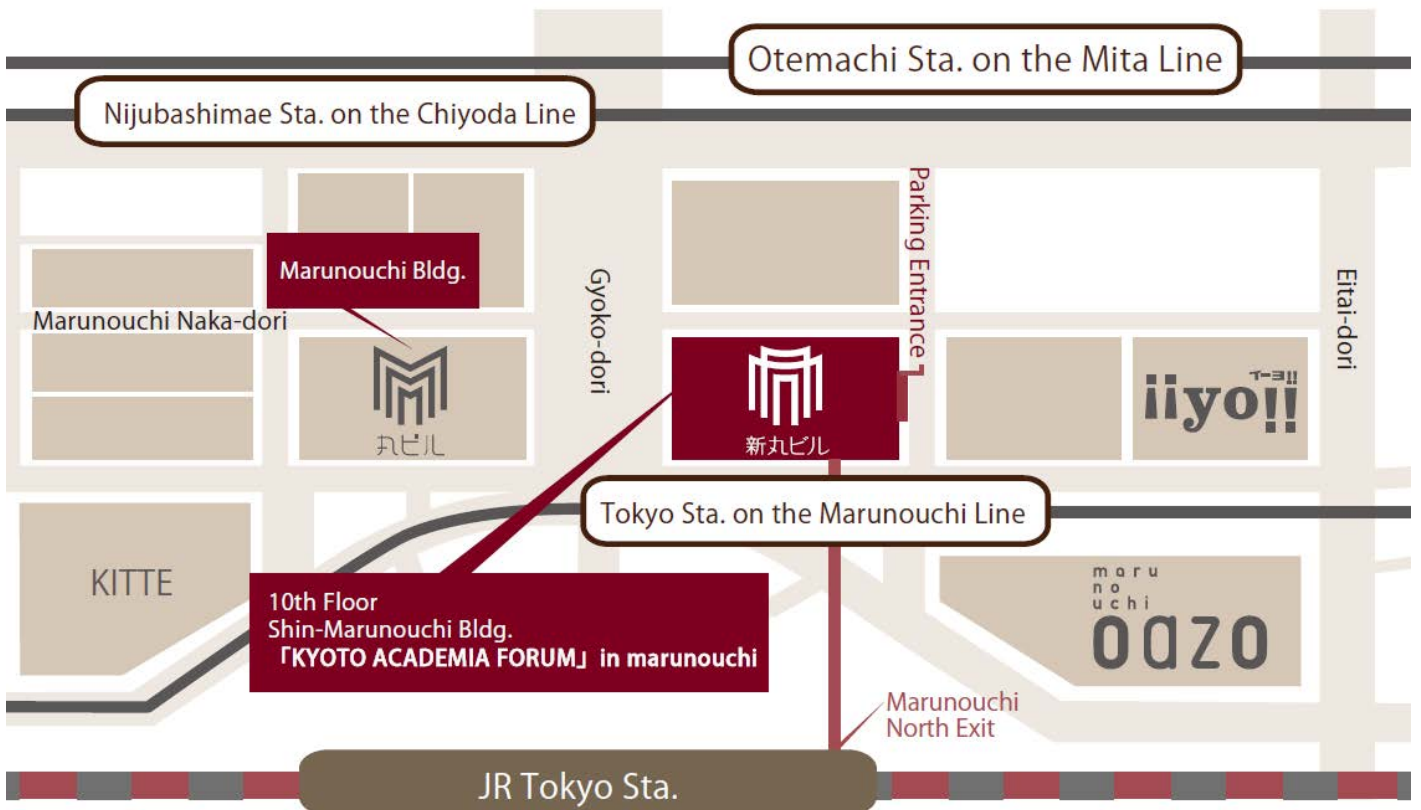

「KYOTO ACADEMIA FORUM」in marunouchi Access Map

From B1F (directly to the Tokyo Sta.), Take the elevator or escalator to the 1st office lobby. Then, take a right past information desk and go up to the 10th Floor.

■Shin-Marunouchi Bldg. 1F <Marunouchi Naka-dori Side>

■Enlarged View

<Tokyo Station Side>