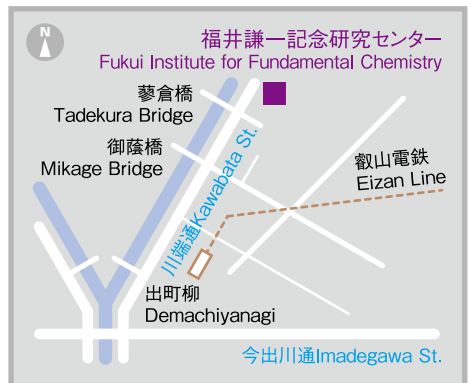

North Campus

1. Main Gate
2. Faculty of Science Bldg. No.1
3. Faculty of Science Bldg. No.2
4. Faculty of Science Bldg. No.6
5. Faculty of Science Bldg. No.3
6. Faculty of Science Bldg. No.4
7. Research Center for Low Temperature and Materials Sciences (Annex)
8. Radioisotope Research Center (Annex)
9. Faculty of Science Bldg. No.5
10. Faculty of Agriculture Main Bldg. Field Science Education and Research Center
11. Graduate School of Agriculture Bldg. No.2
12. Research Institute for Mathematical Sciences
13. Yukawa Hall
14. Yukawa Institute for Theoretical Physics
15. Botanical Garden
16. Experimental Farm
17. Sports Ground
18. Graduate School of Agriculture Graduate School of Biostudies
19. Center for Informatics in East Asian Studies (CIEAS) (Institute for Research in Humanities)
21. Field Science Education and Research Center Laboratory