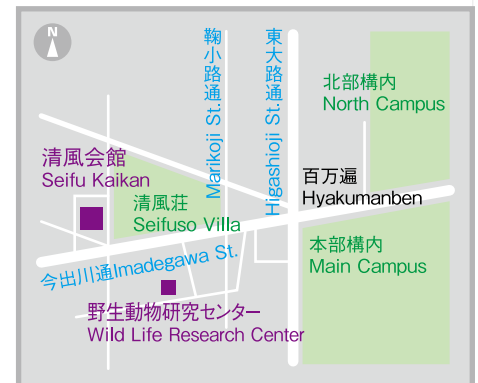

North Campus

1. Main Gate
2. Faculty of Science Bldg. No.1
3. Faculty of Science Bldg. No.2
4. Faculty of Science Bldg. No.6
5. Faculty of Science Bldg. No.3
6. Faculty of Science Bldg. No.4
7. Research Center for Low Temperature and Materials Sciences (Annex)
8. Radioisotope Research Center (Annex)
9. Faculty of Science Bldg. No.5
10. Faculty of Agriculture Main Bldg. Field Science Education and Research Center
11. Graduate School of Agriculture Bldg. No.2
12. Research Institute for Mathematical Sciences
13. Yukawa Hall
14. Yukawa Institute for Theoretical Physics
15. Botanical Garden
16. Experimental Farm
17. Sports Ground
18. Graduate School of Agriculture Graduate School of Biostudies
19. Center for Informatics in East Asian Studies (CIEAS) (Institute for Research in Humanities)
21. Field Science Education and Research Center Laboratory

- 食堂 Cafeteria
- 生協店舗 Cooperative Store
- 工事中 Under Construction
- 建設予定 Construction Planned
- バス停 Bus Stop