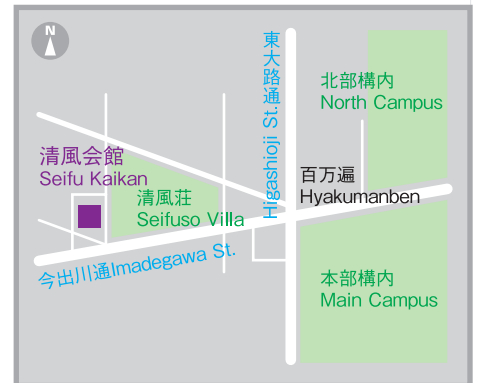

North Campus

- 1. Main Gate
- 2. Faculty of Science Bldg. No.1
- 3. Faculty of Science Bldg. No.2
- 4. Faculty of Science Bldg. No.6
- 5. Faculty of Science Bldg. No.3
- 6. Faculty of Science Bldg. No.4
- 7. Research Center for Low Temperature and Materials Sciences
- 8. Radioisotope Research Center (Annex)
- 9. Faculty of Science Bldg. No.5
- 10. Faculty of Agriculture Main Bldg.
- 11. Graduate School of Agriculture Bldg. No.2
- 12. Research Institute for Mathematical Sciences (RIMS)
- 13. Yukawa Hall
- 14. Yukawa Institute for Theoretical Physics
- 15. Botanical Garden
- 16. Experimental Farm
- 17. Sports Ground
- 18. Graduate School of Agriculture  
Graduate School of Biostudies
- 19. Documentation and Information Center for Chinese Studies (DICCS)  
(Institute for Research in Humanities)
- 20. Field Science Education and Research Center

- 食堂 Cafeteria
- 生協店舗 Cooperative Store
- バス停 Bus Stop