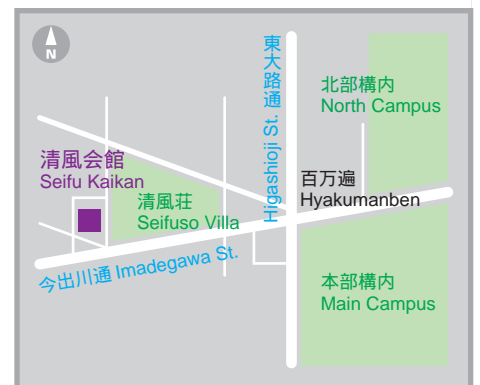

North Campus

1. Front gate
2. Faculty of Science Bldg. No.1  
Graduate School of Biostudies
3. Faculty of Science Bldg. No.2
4. Faculty of Science Bldg. No.6
5. Faculty of Science Bldg. No.3
6. Faculty of Science Bldg. No.4
7. Research Center for Low Temperature  
and Materials Sciences
8. Radioisotope Research Center (Annex)
9. Faculty of Science Bldg. No.5
10. Faculty of Agriculture Main Bldg.
11. Research Institute for Mathematical  
Sciences (RIMS)
12. Yukawa Hall
13. Yukawa Institute for Theoretical Physics
14. Botanical Garden
15. Experimental Farm
16. Sports Ground
17. Graduate School of Agriculture  
Graduate School of Biostudies
18. Documentation and Information Center  
for Chinese Studies (DICCS)  
(Institute for Research in Humanities)

- 食堂 Cafeteria
- 生協店舗 Cooperative Store
- バス停 Bus Stop