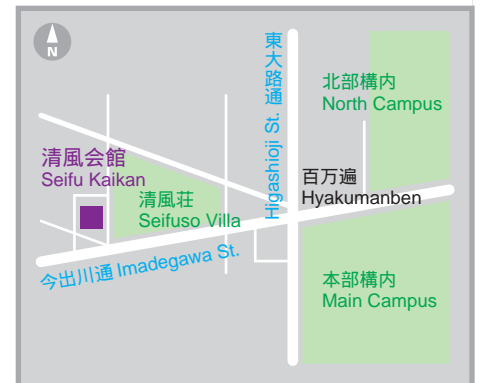

North Campus

1. Front gate
2. Faculty of Science Bldg. No.1
Graduate School of Biostudies
3. Faculty of Science Bldg. No.2
4. Faculty of Science Bldg. No.6
5. Faculty of Science Bldg. No.3
6. Faculty of Science Bldg. No.4
7. Research Center for Low Temperature
and Materials Sciences
8. Radioisotope Research Center (Annex)
9. Faculty of Science Bldg. No.5
10. Faculty of Agriculture Main Bldg.
11. Research Institute for Mathematical
Sciences (RIMS)
12. Yukawa Hall
13. Yukawa Institute for Theoretical Physics
14. Botanical Garden
15. Experimental Farm
16. Sports Ground
17. Documentation and Information Center
for Chinese Studies (DICCS)
(Institute for Research in Humanities)

-  食堂 Cafeteria
-  生協店舗 Cooperative Store
-  バス停 Bus Stop