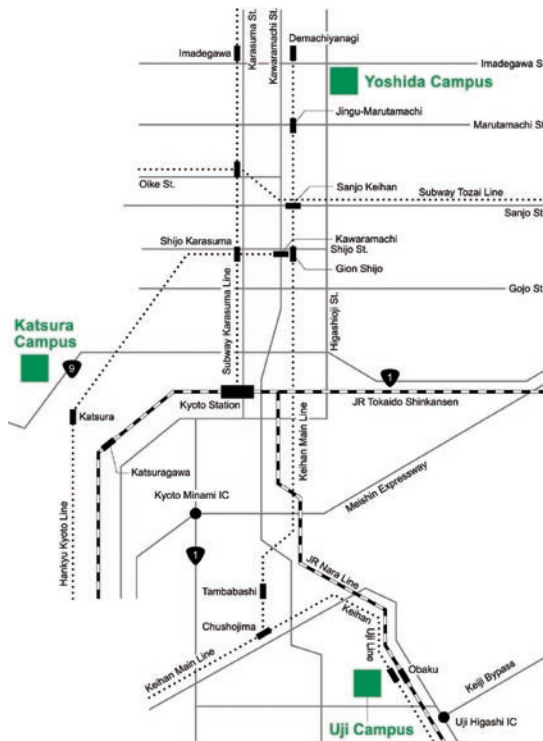

Map and Access

More information on how to visit Kyoto University can be found at the following WEB site;
www.kyoto-u.ac.jp/en/access

General Contact Information

Kyoto University

Yoshida-Honmachi, Sakyo-ku, Kyoto, JAPAN 606-8501