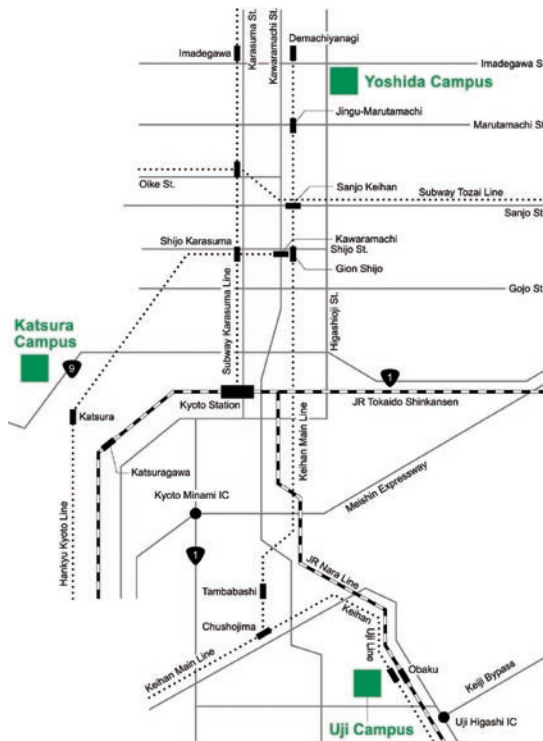

## Map and Access

More information on how to visit Kyoto University can be found at the following WEB site;  
[www.kyoto-u.ac.jp/en/access](http://www.kyoto-u.ac.jp/en/access)

### Kyoto University

Yoshida-Honmachi, Sakyo-ku, Kyoto, JAPAN 606-8501

[www.kyoto-u.ac.jp](http://www.kyoto-u.ac.jp)