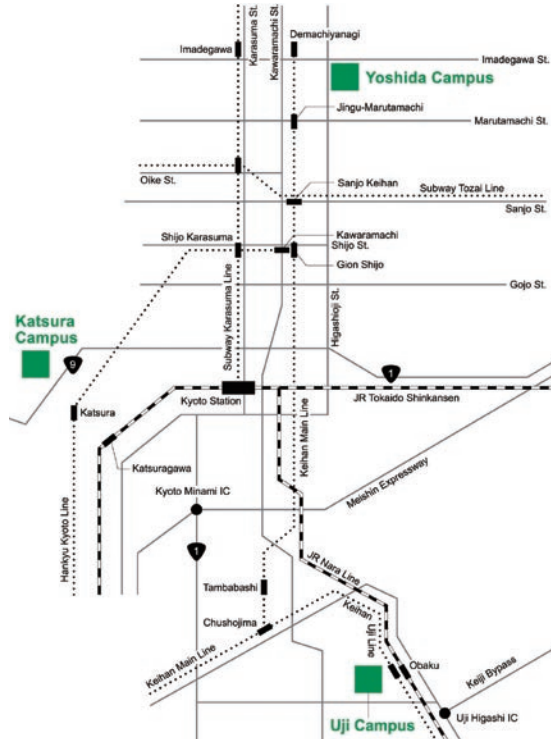

Map and Access

More information on how to visit Kyoto University can be found at the following WEB site;
www.kyoto-u.ac.jp/en/access

General Contact Information

Kyoto University

Yoshida-Honmachi, Sakyo-ku, Kyoto, JAPAN 606-8501