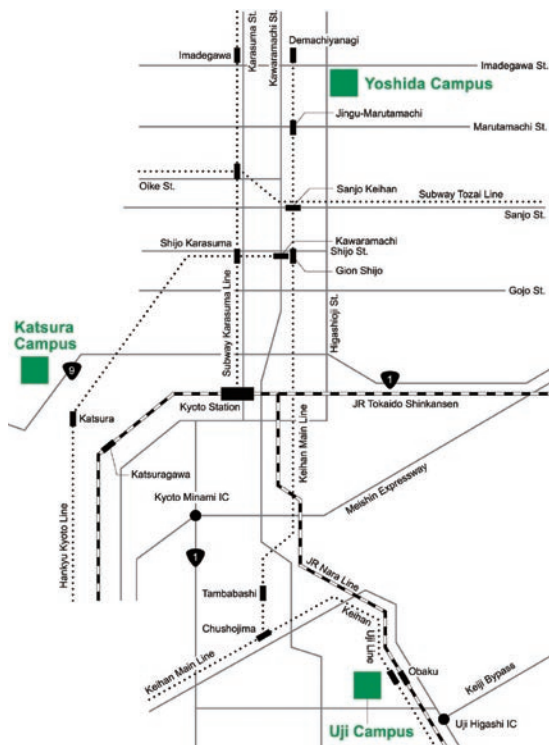

Map and Access

More information on how to visit Kyoto University can be found at the following WEB site:
www.kyoto-u.ac.jp/en/access

General Contact Information

Kyoto University

Yoshida-Honmachi, Sakyo-ku, Kyoto, JAPAN 606-8501