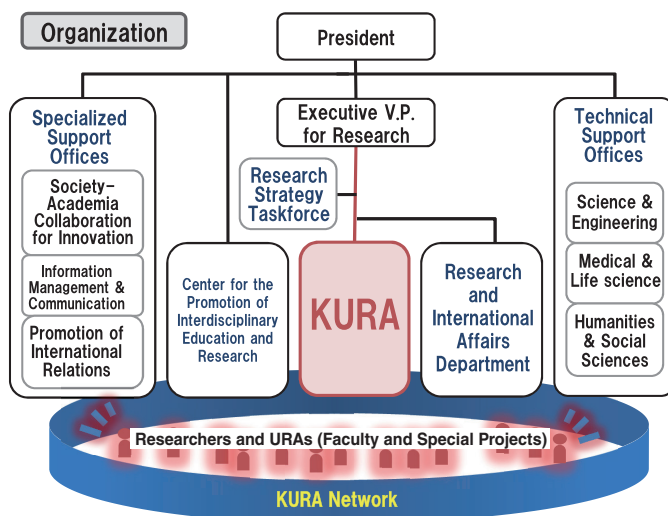

As part of a new national government initiative, the Kyoto University Research Administration Office (KURA) was officially launched in April 2012 as an organization to provide consistent research support for project planning, obtaining research funds, project execution and public relations. KURA is intended to ease the non-research related burden (such as administrative work) imposed on researchers by providing a well-organized research support network. To achieve that aim, KURA networks and collaborates with existing research support offices at Kyoto University.

www.kura.kyoto-u.ac.jp/en/

Vision

To contribute to the generation of world-class knowledge by collaborating with researchers in accordance with Kyoto University's mission, and to be a pioneering model for university research administration in Japan.

Mission

■ Facilitating research activities

To support the development of an infrastructure for research promotion utilizing diverse research resources at Kyoto University.

To create a support system to obtain external research funds.

■ Disseminating research achievements to society

To form a hub for mutual communication between researchers and society.

■ Creating an infrastructure for effective to support

To create a research administration network which resonates with the diverse members and fields of knowledge at Kyoto University.