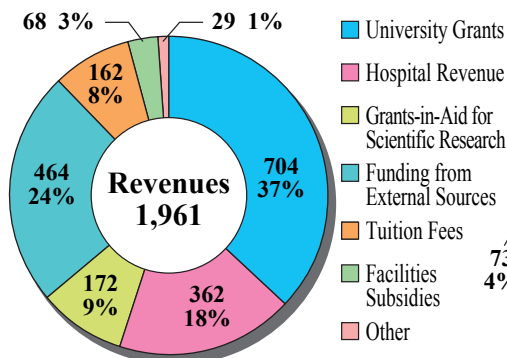

Revenues in Fiscal Year 2011