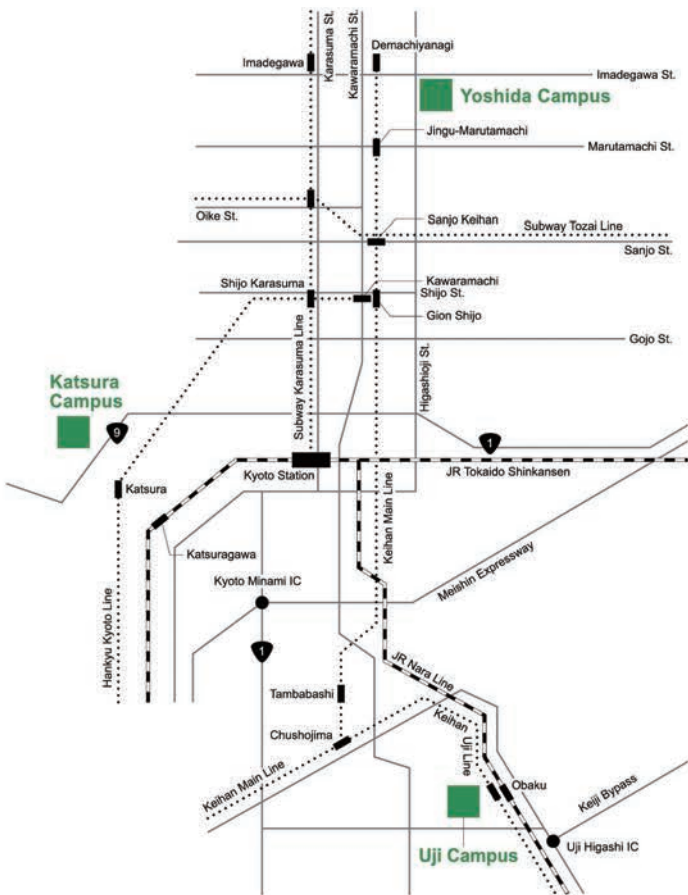

2) Airport Limousine Bus