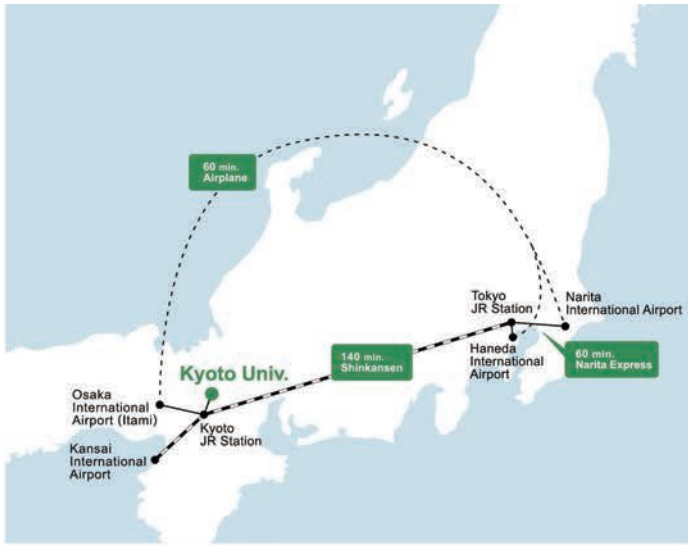

# Access to Kyoto University

## Access to Kyoto Station from Kansai International Airport

The following is a guide to transportation options from Kansai International Airport to JR (Japan Railway) Kyoto Station. Other methods include shared shuttle taxis (fare required) that take each passenger directly to their desired destination.

#### JR Airport Express "Haruka"

### Yoshida Campus

\*Bound for Kitaoji Bus Terminal via Higashiyama Street.