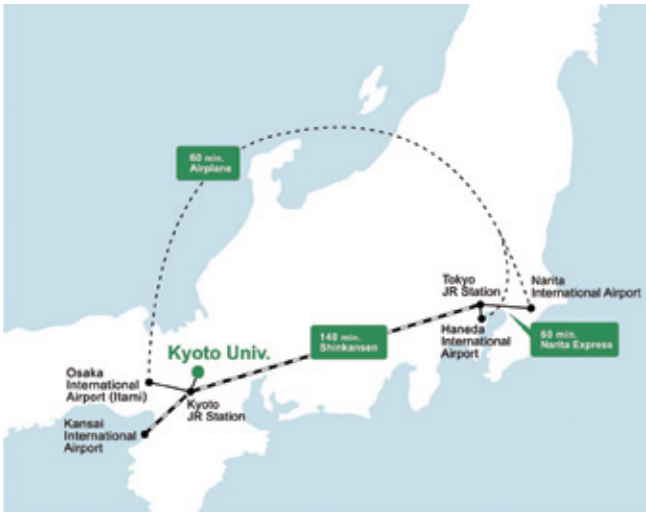

Access to Kyoto University

Access to Kyoto Station from Kansai International Airport

The following is a guide to transportation options from Kansai International Airport to JR (Japan Railway) Kyoto Station. Other methods include shared shuttle taxis (fare required) that take each passenger directly to their desired destination.

1) Train

JR Airport Express "Haruka"

2) Airport Limousine Bus

Transportation to Campuses

Yoshida Campus

*Bound for Kitaaji Bus Terminal via Higashiyama Street.

Uji Campus

Katsura Campus