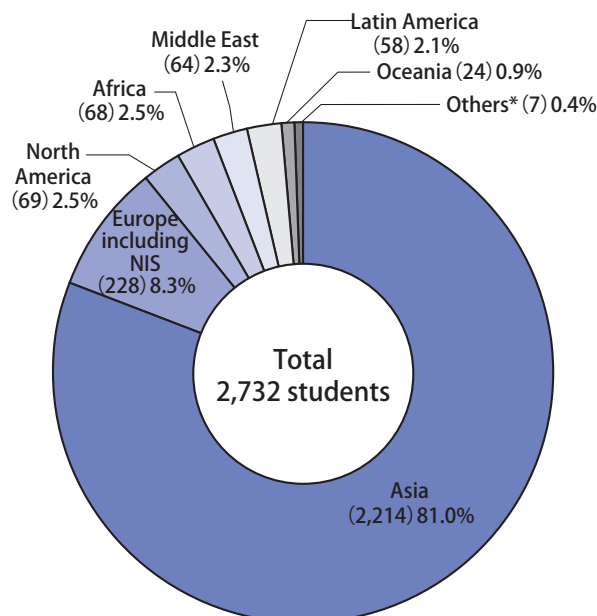

FEBRUARY, 2021

SUN	MON	TUE	WED	THU	FRI	SAT
•	1	2	3	4	5	6
7	8	9	10	11	12	13
14	15	16	17	18	19	20
21	22	23	24	25	26	27
28	•	•	•	•	•	•

MARCH, 2021

SUN	MON	TUE	WED	THU	FRI	SAT
•	1	2	3	4	5	6
7	8	9	10	11	12	13
14	15	16	17	18	19	20
21	22	23	24	25	26	27
28	29	30	31	•	•	•

Academic Year 2020-2021

First (Spring) Semester Begin	April 1
Entrance Ceremony	April 7
Foundation Day	June 18
Summer Vacation	August 6 – September 30
Conferral of Doctoral Degrees	September 23
First Semester Ends	September 30
Second (Fall) Semester Begins	October 1
Fall Entrance Ceremony	October 3
November Festival	November 19 – 22
Winter Vacation	December 29 – January 3
Conferral of Master's and Doctoral Degrees	March 23
Graduation	March 24
Second Semester Ends	March 31

International Students by Region

As of May 1, 2019, there are 2,732 international students hailing from approximately 110 different countries and regions at Kyoto University.

* including Japanese nationals

As of May 1, 2019

① China ^{*1}	1,428	⑥ India	51
② Korea	211	⑥ Viet Nam	51
③ Taiwan	123	⑥ USA	51
④ Indonesia	105	⑨ France	50
⑤ Thailand	59	⑩ Germany	36

*1 including Hong Kong and Macao