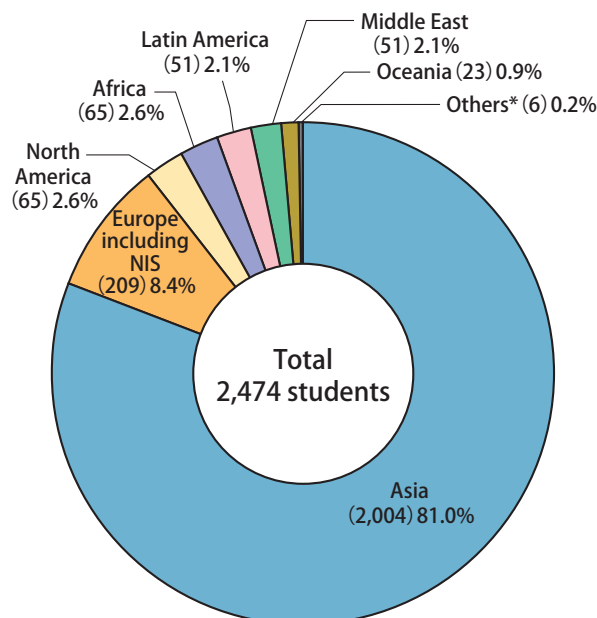

FEBRUARY, 2020

SUN	MON	TUE	WED	THU	FRI	SAT
•	•	•	•	•	•	1
2	3	4	5	6	7	8
9	10	11	12	13	14	15
16	17	18	19	20	21	22
23	24	25	26	27	28	29

MARCH, 2020

SUN	MON	TUE	WED	THU	FRI	SAT
1	2	3	4	5	6	7
8	9	10	11	12	13	14
15	16	17	18	19	20	21
22	23	24	25	26	27	28
29	30	31	•	•	•	•

Academic Year 2019-2020

First (Spring) Semester Begin	April 1
Entrance Ceremony	April 5
Foundation Day	June 18
Summer Vacation	August 6 – September 30
Conferral of Doctoral Degrees	September 24
First Semester Ends	September 30
Second (Fall) Semester Begins	October 1
Fall Entrance Ceremony	October 12
November Festival	November 21 – 24
Winter Vacation	December 28 – January 5
Conferral of Master's and Doctoral Degrees	March 23
Graduation	March 24
Second Semester Ends	March 31

International Students by Region

As of May 1, 2018, there are 2,474 international students hailing from approximately 110 different countries and regions at Kyoto University.

* including Japanese nationals

As of May 1, 2018

① China ^{*1}	1,212	⑥ India	50
② Korea	216	⑦ USA	45
③ Indonesia	126	⑧ France	40
④ Taiwan	121	⑨ Viet Num	39
⑤ Thailand	57	⑩ Malaysia	35

*1 including Hong Kong and Macao