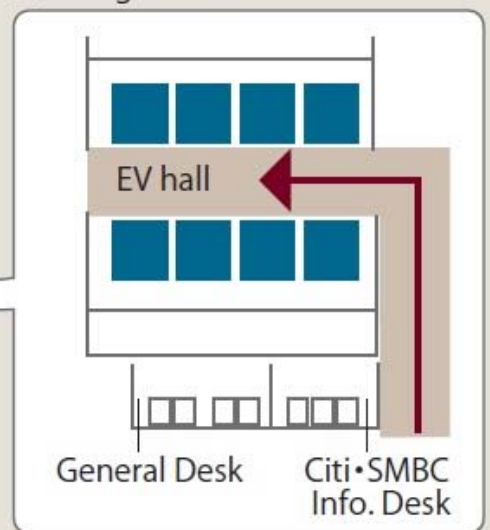

Kyoto University Tokyo Office Access Map

From B1F (directly to the Tokyo Sta.), Take the elevator or escalator to the 1st office lobby. Then, take a right past information desk and go up to the 10th Floor.

■ Shin-Marunouchi Bldg. 1F <Marunouchi Naka-dori Side>

■ Enlarged View

<Tokyo Station Side>