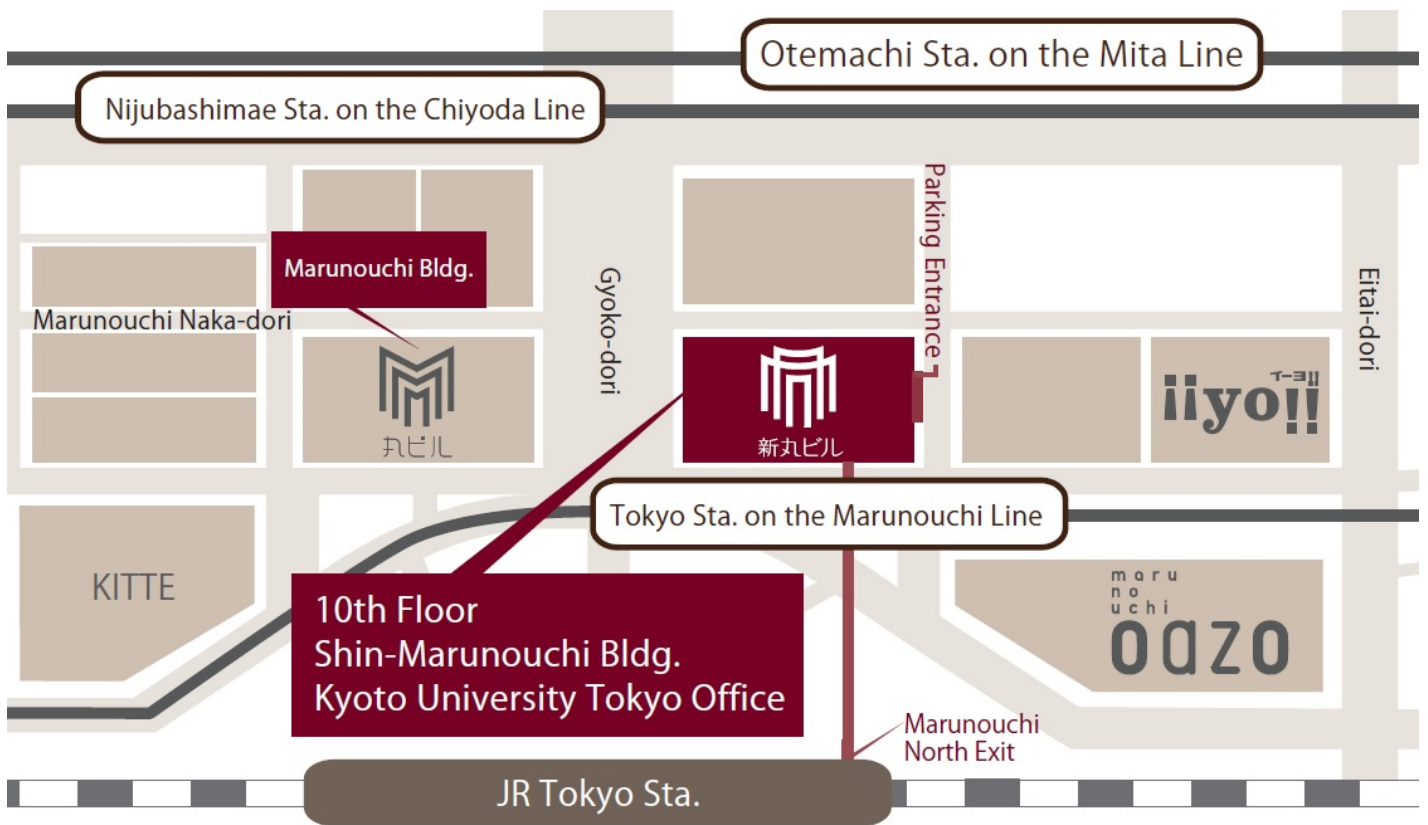

Kyoto University Tokyo Office Access Map

From B1F (directly to the Tokyo Sta.), Take the elevator or escalator to the 1st office lobby. Then, take a right past information desk and go up to the 10th Floor.

■ Shin-Marunouchi Bldg. 1F <Marunouchi Naka-dori Side>

■ Enlarged View

<Tokyo Station Side>