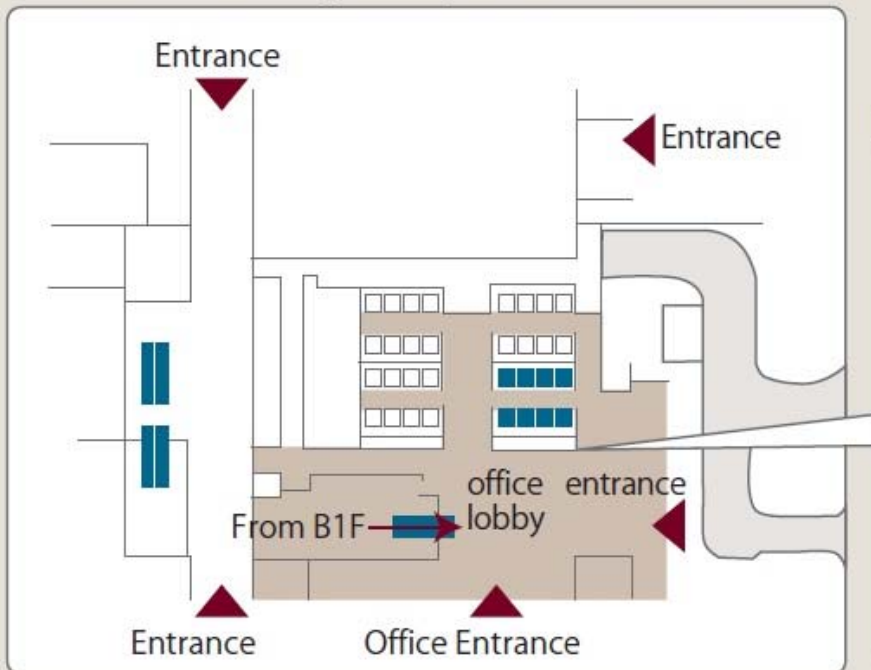

Kyoto University Tokyo Office Access Map

From B1F (directly to the Tokyo Sta.), Take the elevator or escalator to the 1st office lobby. Then, take a right past information desk and go up to the 10th Floor.

■ Shin-Marunouchi Bldg. 1F <Marunouchi Naka-dori Side>

■ Enlarged View

<Tokyo Station Side>