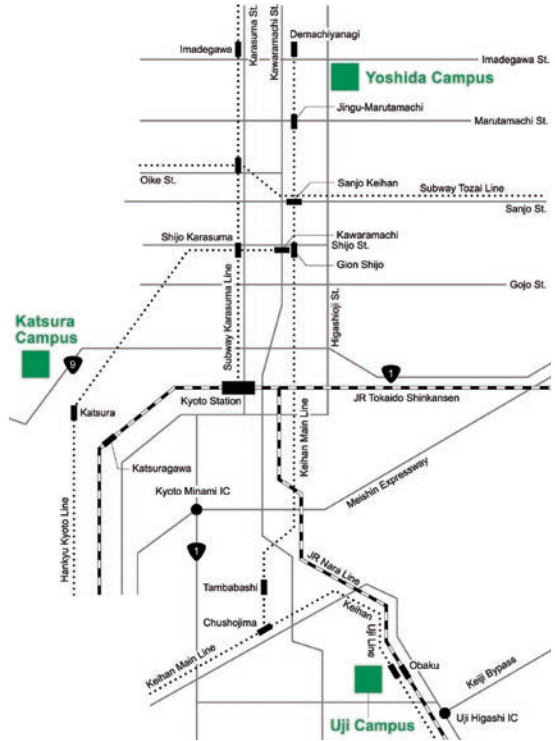

## Map and Access

More information on how to visit Kyoto University can be found at the following WEB site;  
[www.kyoto-u.ac.jp/en/access](http://www.kyoto-u.ac.jp/en/access)

### Kyoto University

Yoshida-Honmachi, Sakyo-ku, Kyoto, JAPAN 606-8501  
[www.kyoto-u.ac.jp](http://www.kyoto-u.ac.jp)